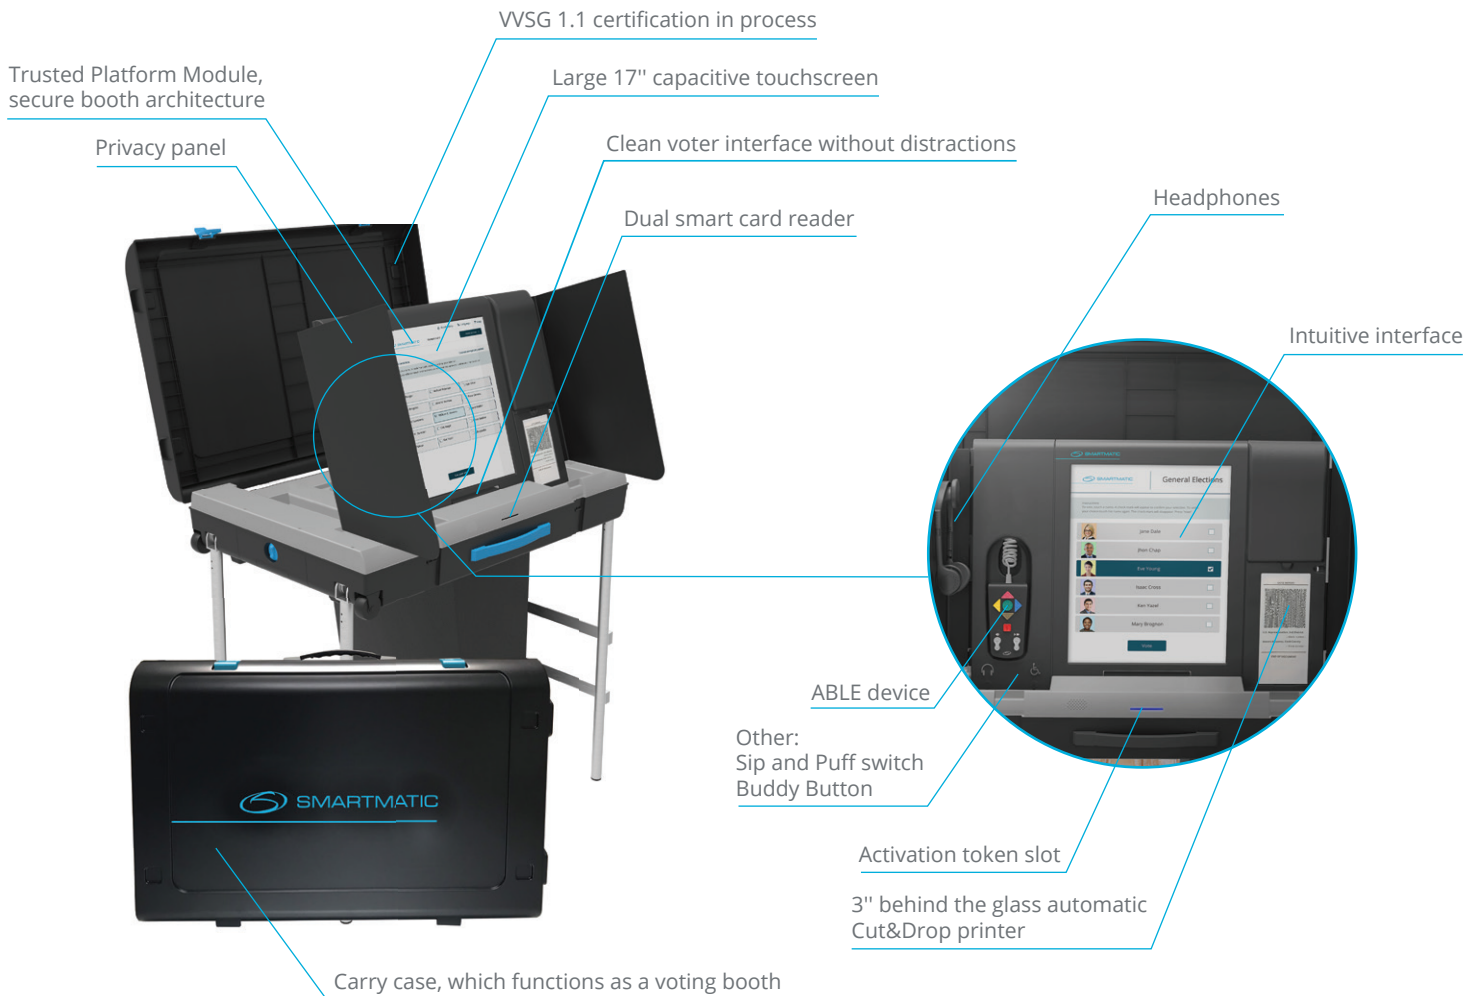

Independently Assessed Security

The Premium Voting Machine has been reviewed by independent security specialists. Integrity of the vote is guaranteed by the combination of:

- multiple layers of security controls;
- tamper evident seals and sensors;
- the option of a VVPAT;
- and a unique end-to-end auditability layer.

Customizable

Every jurisdiction has unique needs, therefore supported messages and languages, behavior parameters and validations, ballot handling, and voting experience timeouts are completely customizable.

The machine can also include a bar code reader to scan the QR code of a pre-marked ballot for faster voting processes at polling places.

Key Features of the Premium Voting Machine

Our clients benefit from our complete portfolio of solutions to make election administration more efficient and transparent. We lead the electronic voting industry with our solutions, geographical presence and technological advancements.

www.smartmatic.com

Copyright © Smartmatic. 2000 - 2019. All rights reserved.