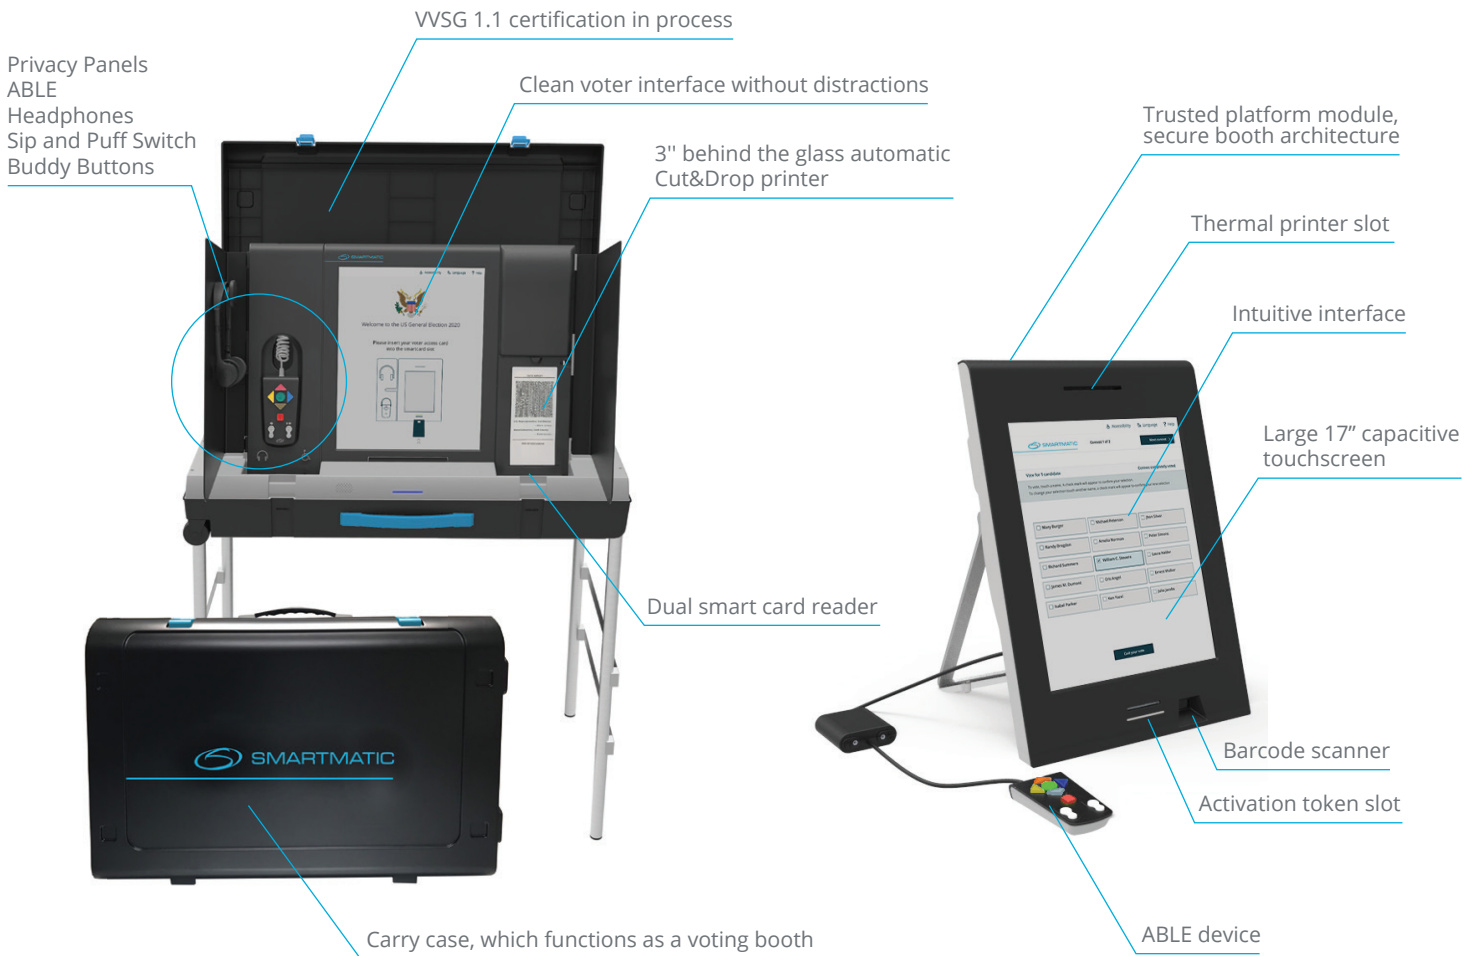

Highest Levels of Security

The Premium Voting Machine has been reviewed by independent security specialists. Integrity of the vote is guaranteed by the combination of:

- multiple layers of security controls;
- tamper evident seals and sensors;
- the option of a VVPAT;
- and a unique end-to-end auditability layer.

Customizable

Every jurisdiction has unique needs, therefore supported messages and languages, behavior parameters and validations, ballot handling, and voting experience timeouts are completely customizable.

The machine can also include a bar code reader to scan the QR code of a pre-marked ballot for faster voting processes at polling places.

Key Features of the Premium Voting Machine

Our clients benefit from our complete portfolio of solutions to make election administration more efficient and transparent. We lead the electronic voting industry with our solutions, geographical presence and technological advancements.

www.smartmatic.com

Copyright © Smartmatic. 2000 - 2019. All rights reserved.